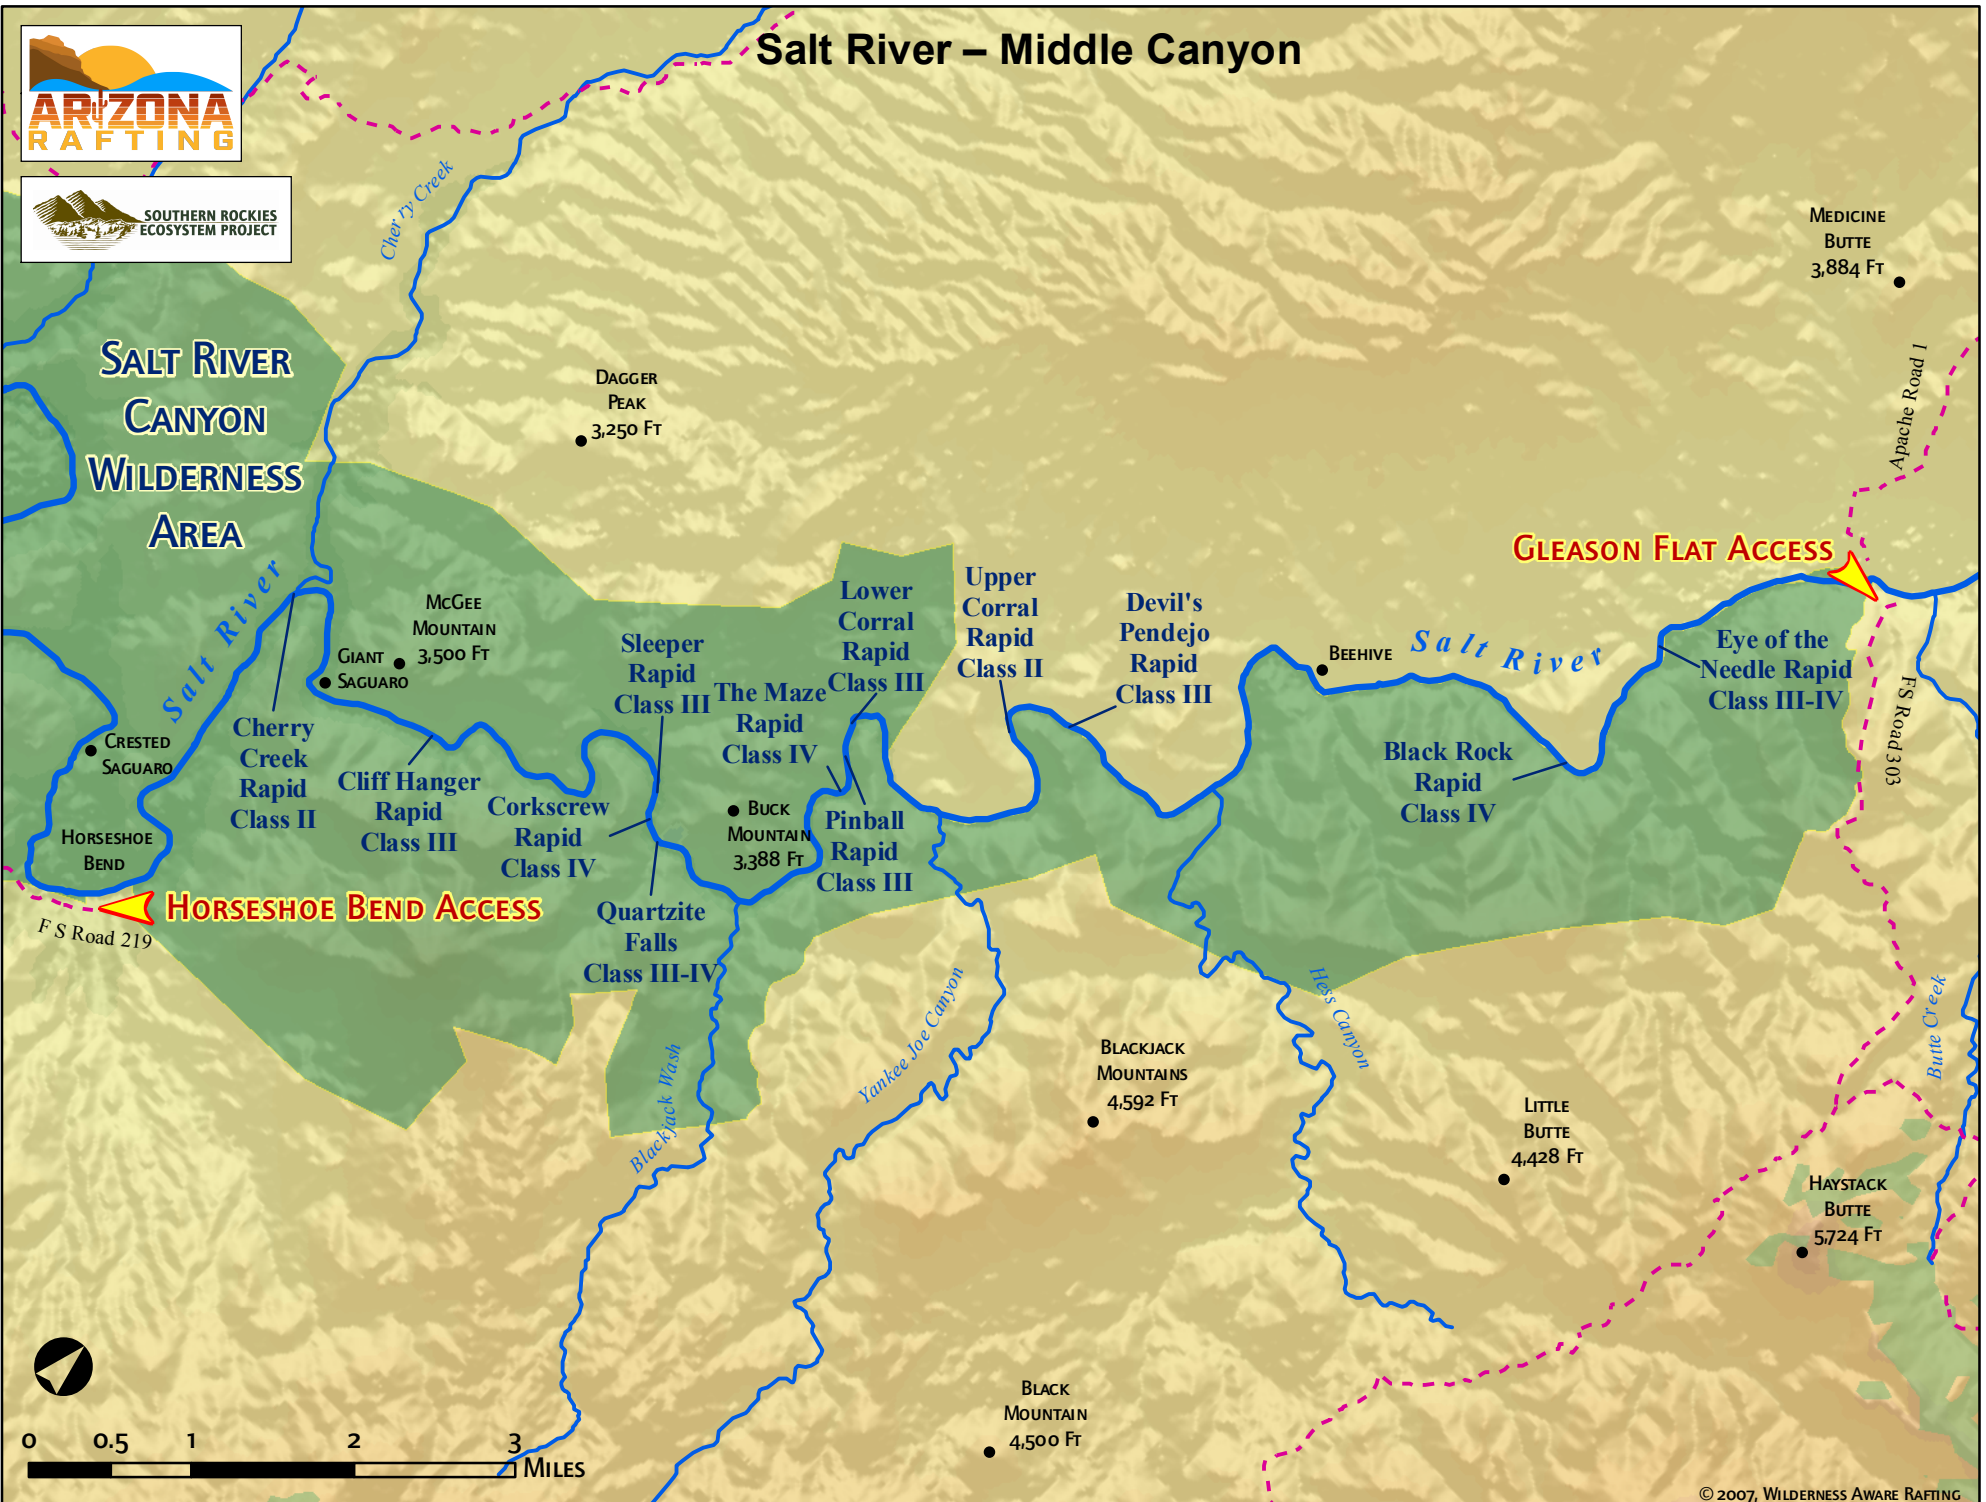

Salt River – Middle Canyon

SALT RIVER CANYON WILDERNESS AREA

MEDICINE BUTTE
3,884 FT

DAGGER PEAK
3,250 FT

GIANT SAGUARO
MC GEE MOUNTAIN
3,500 FT

Sleeper Rapid Class III
The Maze Rapid Class IV

Lower Corral Rapid Class III
Upper Corral Rapid Class II

Devil's Pendejo Rapid Class III

BEEHIVE

Eye of the Needle Rapid Class III-IV

HORSESHOE BEND ACCESS

GLEASON FLAT ACCESS

FS Road 219

Apache Road 1

FS Road 303

BUCK MOUNTAIN
3,388 FT

Quartzite Falls Class III-IV

Yankee Joe Canyon

BLACKJACK MOUNTAINS
4,592 FT

LITTLE BUTTE
4,428 FT

HAYSTACK BUTTE
5,724 FT

BLACK MOUNTAIN
4,500 FT

0 0.5 1 2 3 MILES